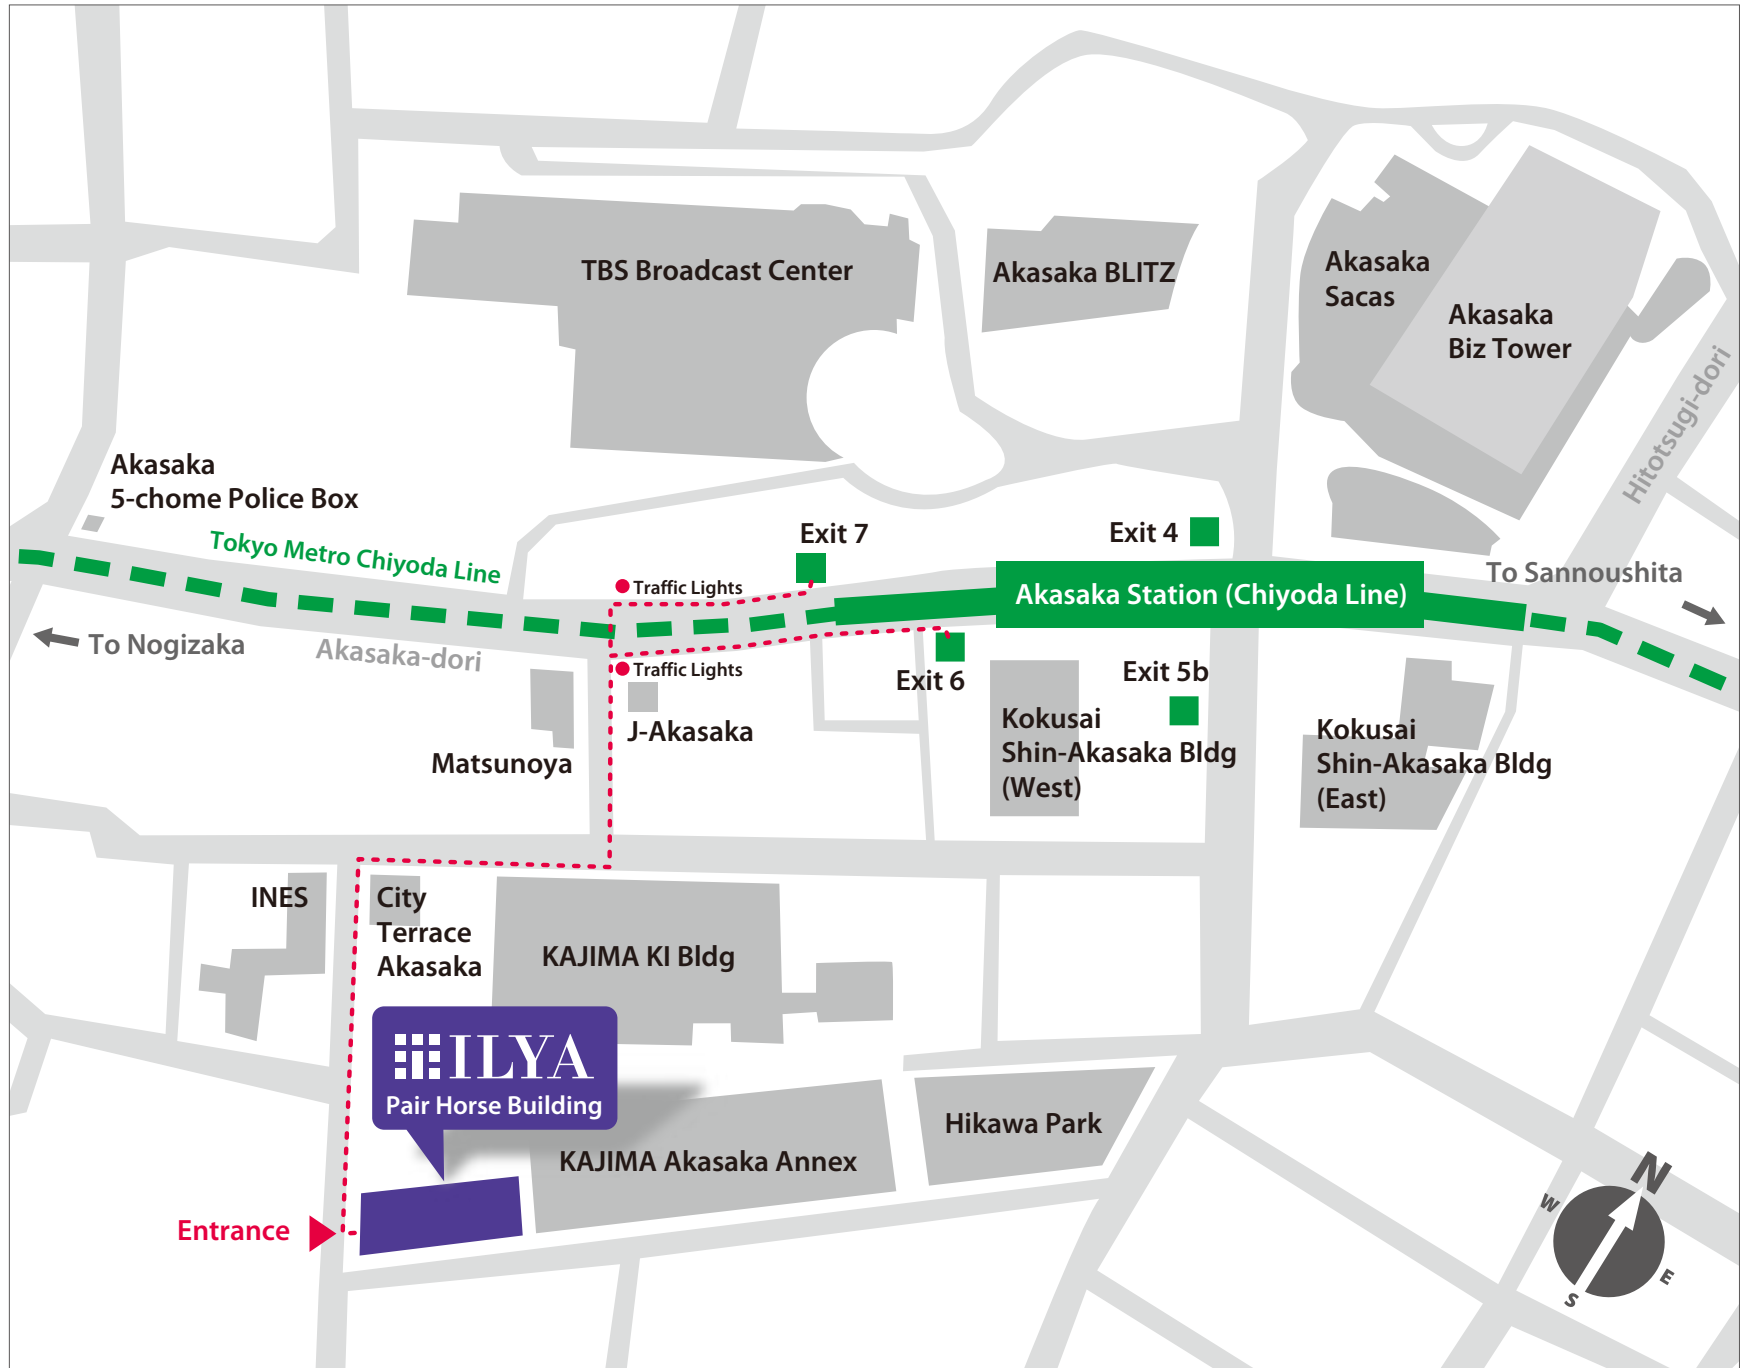

Guide Map

Ilya Corporation

Akasaka 6-5-16
Minato-ku, Tokyo

Tel: 03-5561-2500

By Train:
Tokyo Metro Chiyoda Line
Akasaka Station
5 min walk from Exit 6 or 7